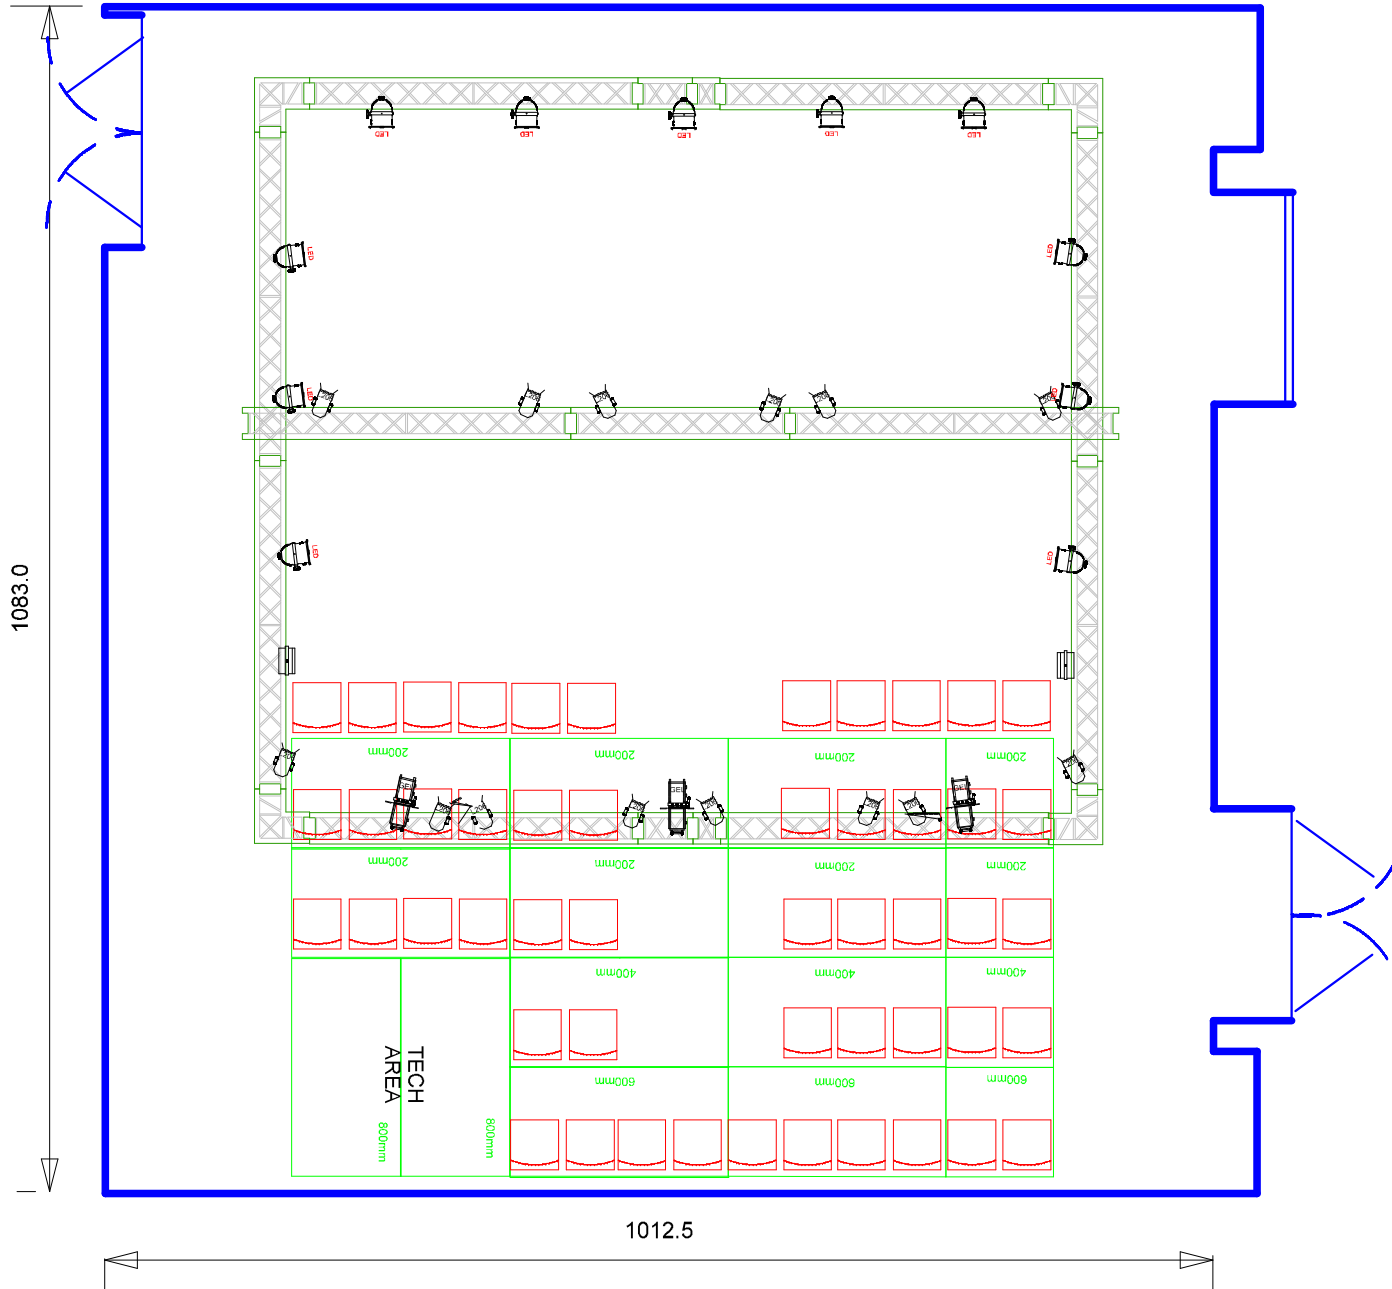

Greenside @ Nicholson Square  
 Rev 0.1 Draft : Rev Date 07-10-2013  
 Fringe 2014 - Upstairs  
 Steve Robb - Live Systems Ltd

Units in centimeters (cm) except where indicated

KEY :

- |   |                         |   |             |
|---|-------------------------|---|-------------|
|  | 500/650w Fresnel        |  | Par64 (LED) |
|  | Source4 Profile - Fixed |  | 300w Flood  |
|  | 500w Zoom Profile       |   |             |