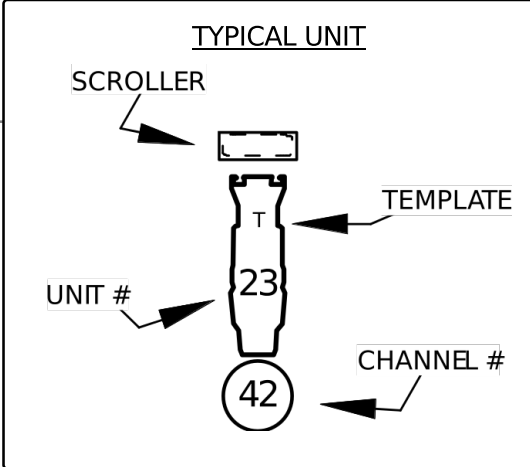

SYMBOL KEY

	Source-4 Zoom 15-30 575w
	Source-4 Jr Zoom 575w
	6" Fresnel 500w
	LED Strips 1ft

THIS DRAWING REPRESENTS VISUAL CONCEPTS AND CONSTRUCTION SUGGESTIONS ONLY. IT DOES NOT REPLACE THE KNOWLEDGE AND ADVICE OF A LICENSED STRUCTURAL ENGINEER. THE DESIGNER IS UNQUALIFIED TO DETERMINE THE STRUCTURAL APPROPRIATENESS OF THIS DESIGN AND WILL NOT ASSUME RESPONSIBILITY FOR IMPROPER ENGINEERING OR USE.

SCALE: 1:25
 EXCEPT WHERE NOTED
 DATE: ISSUE DATE
 REVISION:
 DRAWN BY:

DRAWING No.
1
 OF 1

PLOT